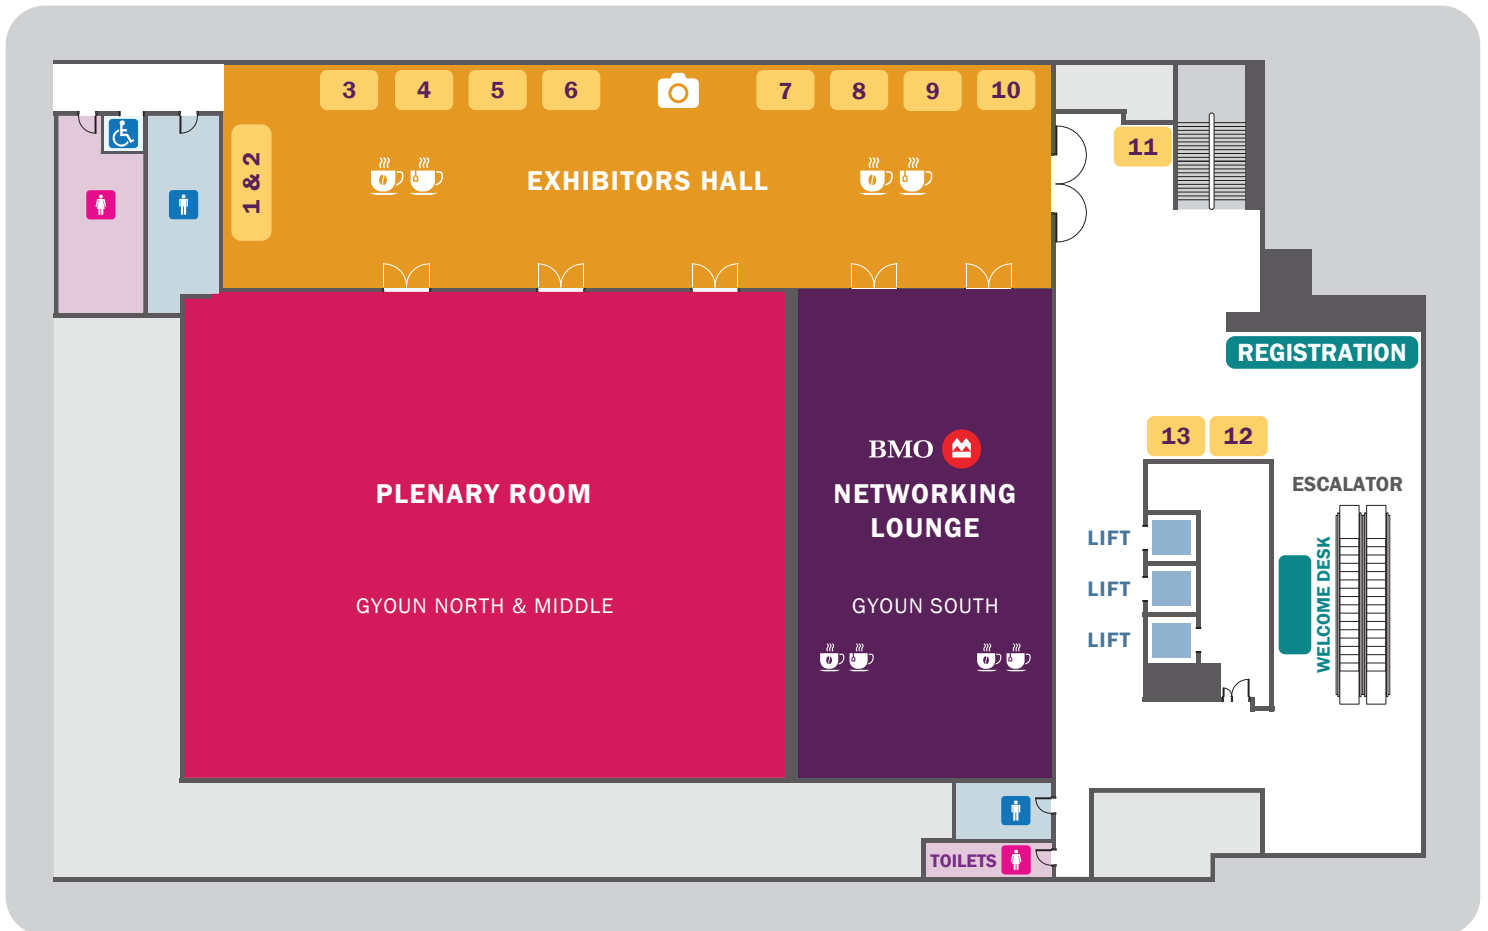

### Meeting Rooms

Pre-booked meeting rooms are located on L5, accessible by either the lift or stairs. Meeting rooms on L16 can be reached using the lifts to the right of the hotel lobby. For further details, please ask the Welcome Desk on level 4.

**Level 3, Hotel Okura Kyoto**

## Floorplan - L4

### Meeting Rooms

Pre-booked meeting rooms are located on L5, accessible by either the lift or stairs. Meeting rooms on L16 can be reached using the lifts to the right of the hotel lobby. For further details, please ask the Welcome Desk.